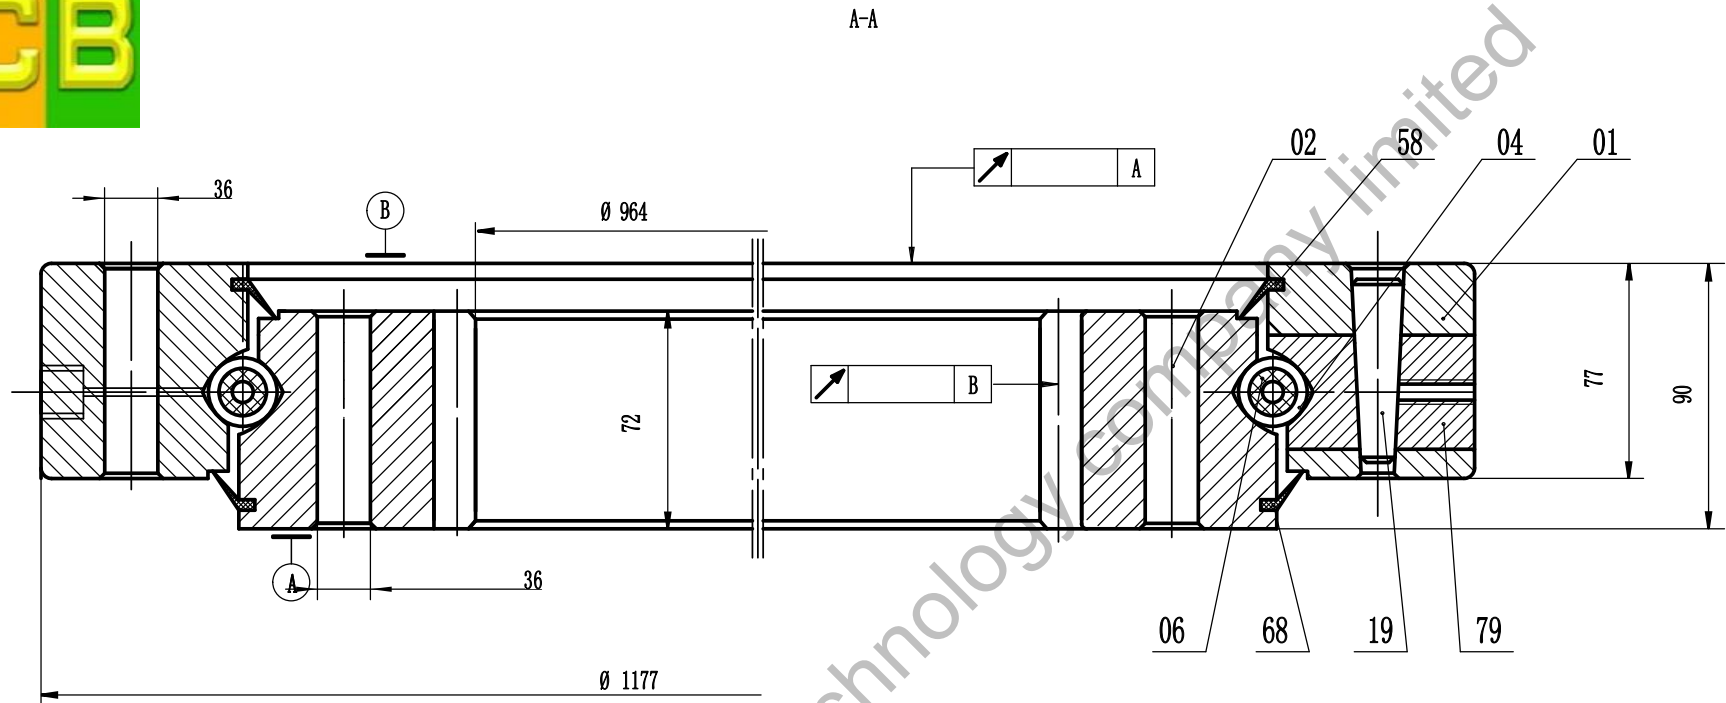

# JCB

**Remark:**

1. Luoyang JCB Bearing Technology Co., Ltd is a design and manufacture Inc, we manufactured slewing bearing for all kinds of various brand excavator, specialize in industry of manufacturing slewing bearing for excavator more than 30 years.
2. This drawing is reference for user, if you need formal drawing, please contact wth us to obtainthe official drawing.

**Contact information**

Company Address : No.3 Lianmeng road, Luoyang, Henan, China.  
 Postal code : 471003  
 Phone : 0086-379-68611678 Fax : 0086-379-68611679  
 Skype: jcb-bearing@hotmail.com  
 E-mail: sales@jcb-bearing.com  
 Reserved E-mail: sales@slewingbearingforexcavator.com  
 Website: www.jcb-bearing.com  
 www.slewingbearingforexcavator.com

slewing bearing for caterpillar excavator	CAT315	
		Weight(kg)
	Luoyang JCB Bearing Technology Co., Ltd	